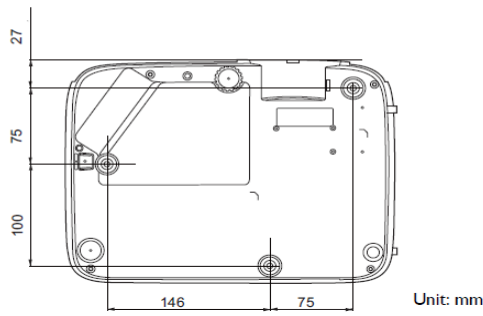

Power

Power Consumptions(Max/Normal/Eco)	Max 280W, Normal 260W, Eco 215W
Standby Power consumption	Normal < 0.5Watts.
Power Supply	100 ~ 240V AC

Dimension and Weight

Product Dimensions (WxHxD)	296 x 120 x 221 mm
Product Weight	2.3kg +/- 200g

Installation

Ceiling/Wall mount installation diagram

Ceiling/Wall mount screw: M4
(Max L = 25 mm; Min L = 20 mm)

Dimension

Dimensions

296 mm (W) x 120 mm (H) x 221 mm (D)