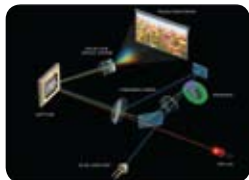

CASIO LAMP FREE PROJECTORS

- LOW TOTAL COST OF OWNERSHIP
- ECO FRIENDLY • LAMP CHANGE "DOWN TIME" ELIMINATED
- EXTENDED OPERATING LIFE

Wireless Models now offer

- Mobi-Show Compatibility
- Wireless Connection MAC Compatibility

NOW WITH

- AUTOMATIC BRIGHTNESS CONTROL
- ON-SCREEN PRESENTATION TIMER
- CAPABLE OF 24/7 OPERATION

SLIM | XJ-A256

3000 LUMENS • WXGA (1280 X 800) • 2X POWER ZOOM • USB • WLAN

By combining a laser, a fluorescent element and LED's Casio has created an original mercury-free hybrid light source capable of generating high brightness.

Red is emitted by a high-lumen red LED. Blue is from a Blue laser. Green is achieved by converting blue laser light using a phosphor element.

SUPERIOR COLOR

One of the benefits of the hybrid light sources is an increased color gamut – these projectors will show about 50% more of the spectrum (compared to our previous mercury lamp projectors), for more accurate renditions, subtle shadings. Images appear brighter as well.

QUICK STARTUP

Each projector reaches its maximum brightness in about eight seconds and requires no cooling period at shutdown.

2X POWER ZOOM

Whether you are in a small office or a large board room the 2X power zoom lens gives you the flexibility to easily position the projector.

MOBI-SHOW® (Smartphone compatible)

Leave your laptop home and make your presentation from your mobile device. Casio Slim models will project from iPhone®, Android®, iPad®, iPod® and Microsoft Windows® Mobile, via a WiFi 802.11b/g/n connection. Software is required and included with select Casio USB models. Device application is also required and available by free download with select Casio USB models.

3-YEAR WARRANTY

3 year warranty on the projector and 3 years or 6,000-hour usage on the light source.

WIDESCREEN