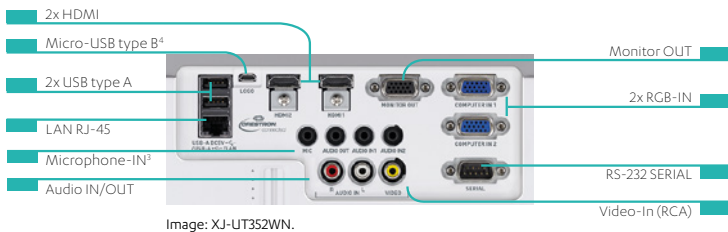

Technical specifications of the Ultra Short Throw Series at a glance:		XJ-UT352W	XJ-UT352WN	XJ-UT312WN
Display	Technology: Resolution:	0.65" DLP® chip (WXGA) 1,280 x 800 pixels (WXGA, Aspect ratio 16:10)		
Illumination technology	Type: Service life: Brightness ² :	Laser and LED Hybrid Technology up to 20,000 hours 3,500 lumens		
Picture	Contrast: Colour depth:	20,000:1 up to 1.07 billion (full colour)		
Projection lens	Technology: Projection ratio (distance:image width): Offset: Min. distance: Focus:	Fixed zoom/mirror system, manual focus, F=2.3 / f=4.2 0.28:1 70% 0.06m Manual		
Projection	Size of the projection screen: Viewing distance 60" screen: Viewing distance 100" screen:	50" (1.27m) to 110" (2.79m)		
Keystone correction		Horizontal / vertical (manual): ± 5°		
Interfaces	Computer: Digital input: Video input: Audio input: Audio output: Microphone input: Control inputs: USB for power supply: USB function: Wireless connectivity: Connectable USB devices:	2x RGB port (15 pin RGB mini D-sub (VGA)) 2x HDMI type A RCA Pin Terminal (composite) YCbCr/YPbPr 2x 3.5mm stereo mini jack, 1x RCA [R/L] 3.5mm stereo mini jack (variable audio output) 3.5mm monaural mini jack ³ RS-232C (D-Sub 9pin) / LAN RJ-45 1x USB type A 2x USB type A 1x Micro-USB type B ⁴ IEEE 802.11 b/g/n ⁵ (2,4GHz) (requires YW-41 WLAN adapter, separately available) IEEE 802.11 b/g/n ⁵ (2,4GHz) (YW-41 WLAN adapter included) CASIO wireless adapter YW-41, selected CASIO graphing calculators ⁶		
Audio system		16W Monoaural Lautsprecher		
Advanced features	Other:	Direct power on, direct power off, rear projection, freeze, blank screen, ceiling mounting (4x M4) Eco 1/Normal: 28–37dB		
Operating noise		Eco 1/Normal: 28–37dB		
Energy consumption	Light Control On (Light Output 1–7): Light Control Off (Normal): Standby:	105–185W 200W		90–160W 170W 0.23W
Computer compatibility	Max. resolution:	1,920 x 1,200 pixels (WUXGA)		
Included with product ⁷	IR remote control: Other:	YT-161 2x AAA-batteries, mains cable, warranty card		
Optional accessories	WLAN: Other:	–	WLAN adapter (YW-41)	–
General	Dimensions (W x H x D): Weight: Casing/colour: Operating temperature: Power supply requirements: Warranty:	Cover included: 413 x 153 x 333mm / Cover not included: 338 x 153 x 333mm 5.8kg White 5–35°Ct 100–240V, 50/60Hz 1. When used for less than 12 hours per day: Projector: three years Light source: five years or 10,000 hours ⁸ 2. When used continuously for more than 12 hours per day Projector: two years Light source: two years or 6,000 hours ⁸		
Educational Solutions		Custom Templates, Auto Projection Off, Auto Input Search, Countdown Timer Function, Mirror Mode		1-Click Connection, Moderator Function, Custom Templates, Auto Projection Off, Auto Input Search, Countdown Timer Function, Mirror Mode